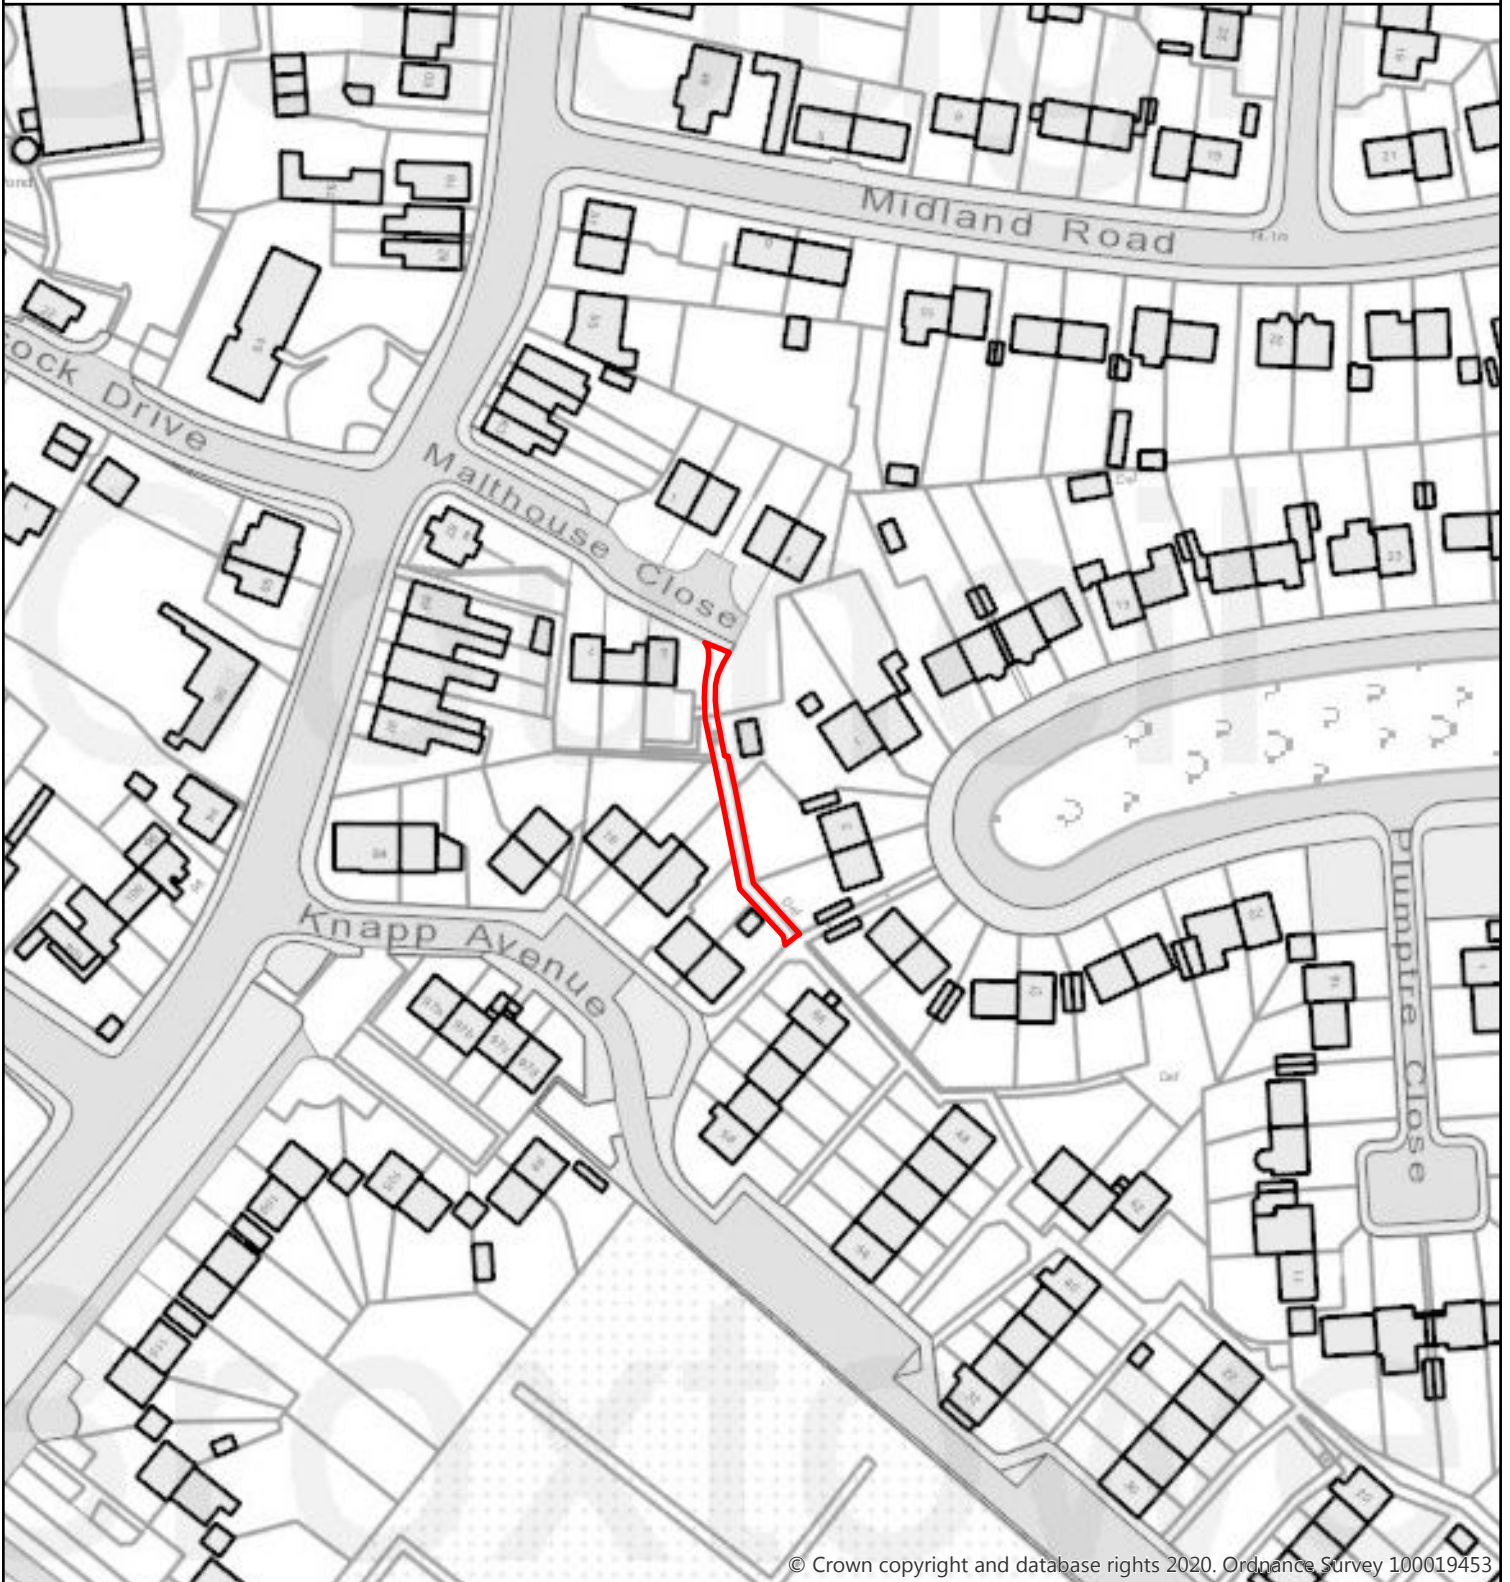

Broxtowe Borough Council PSPO

Rear of Knapp Avenue & Plumtre Way
leading to Malthouse Close

Broxtowe
Borough
COUNCIL

Not to Scale

You are not permitted to copy, sub-license, distribute or sell any of this data to third parties in any form.

NOTES AND INFORMATION

 Restricted Area